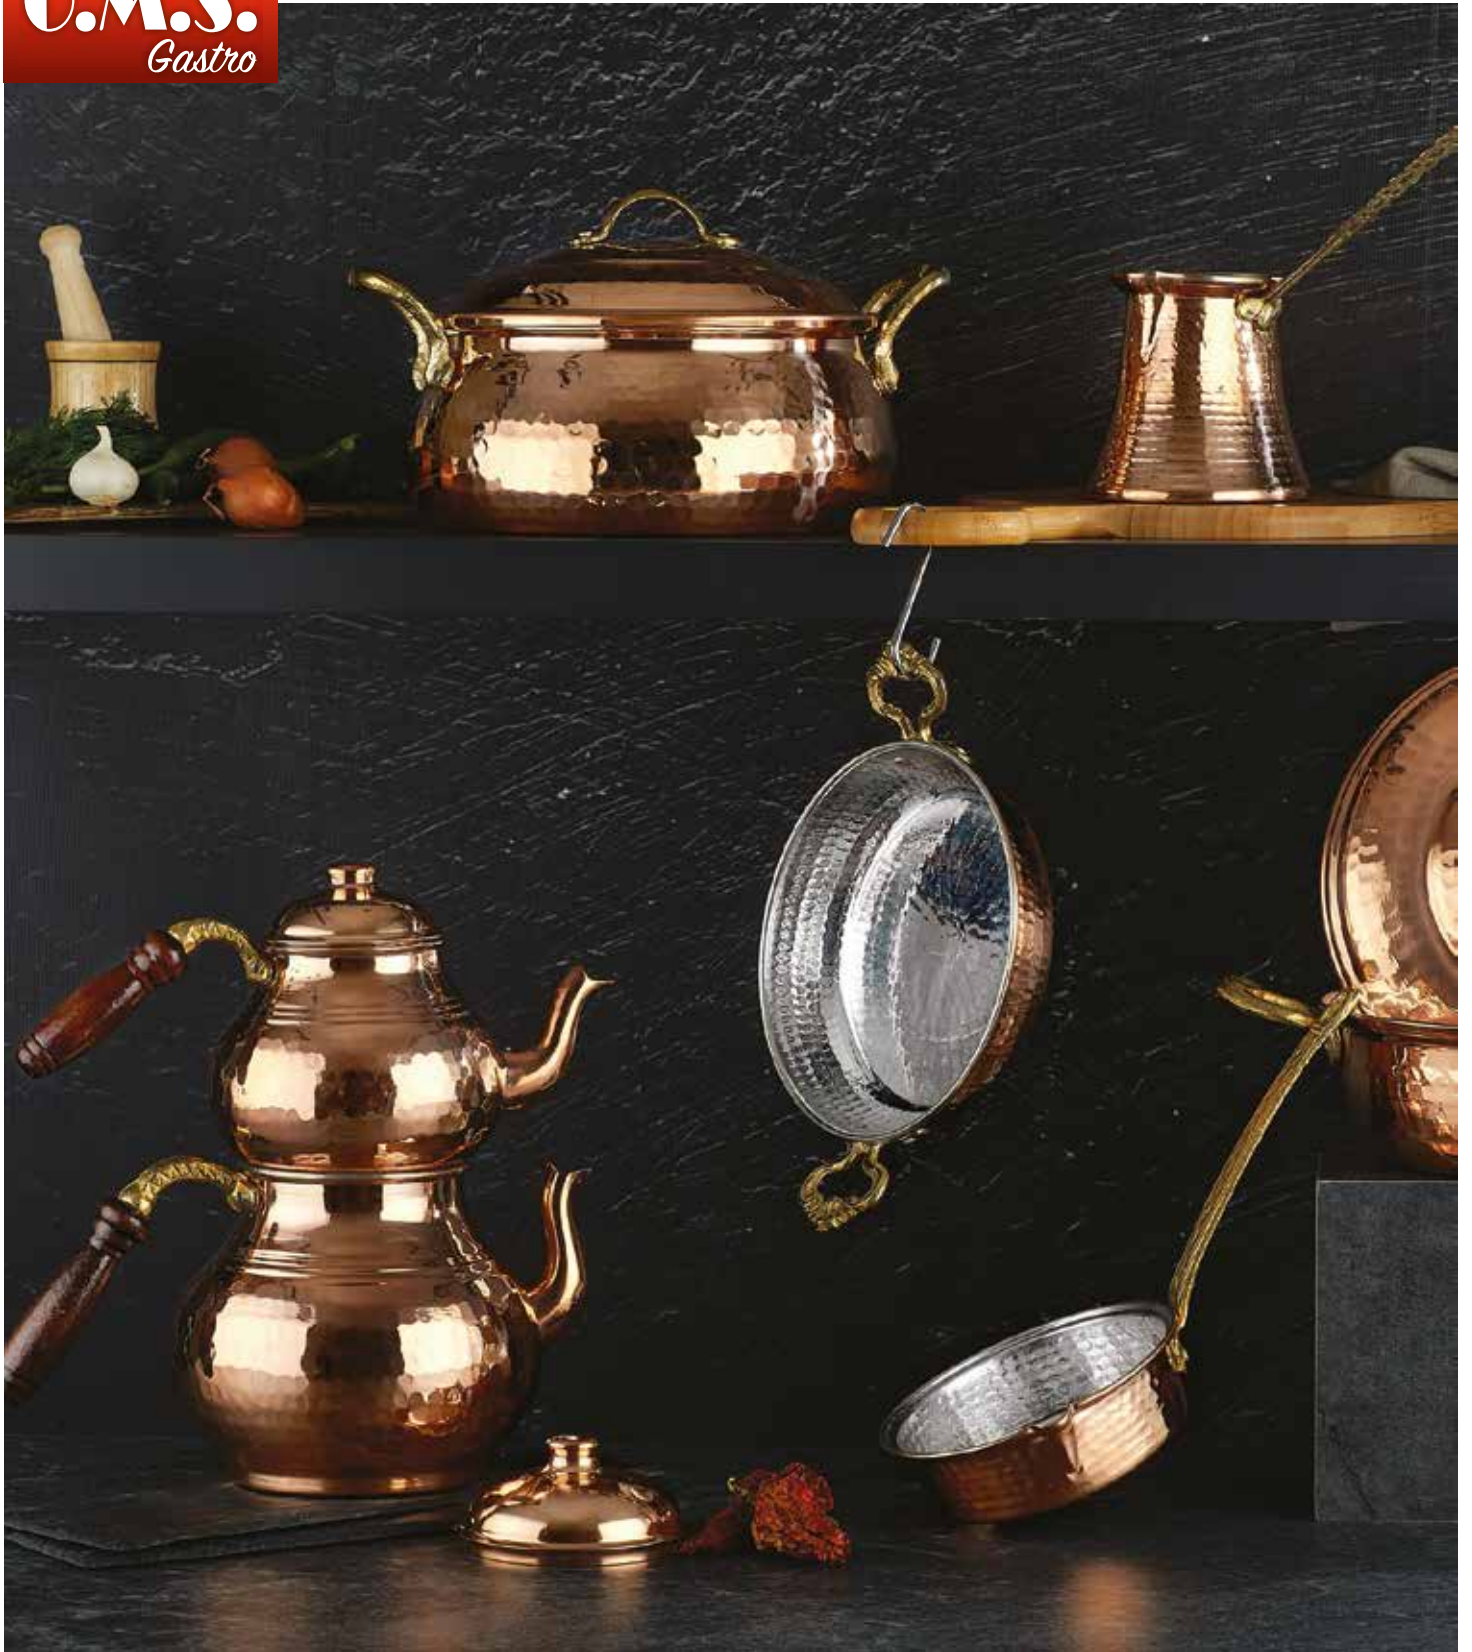

O.M.S.®
Gastro